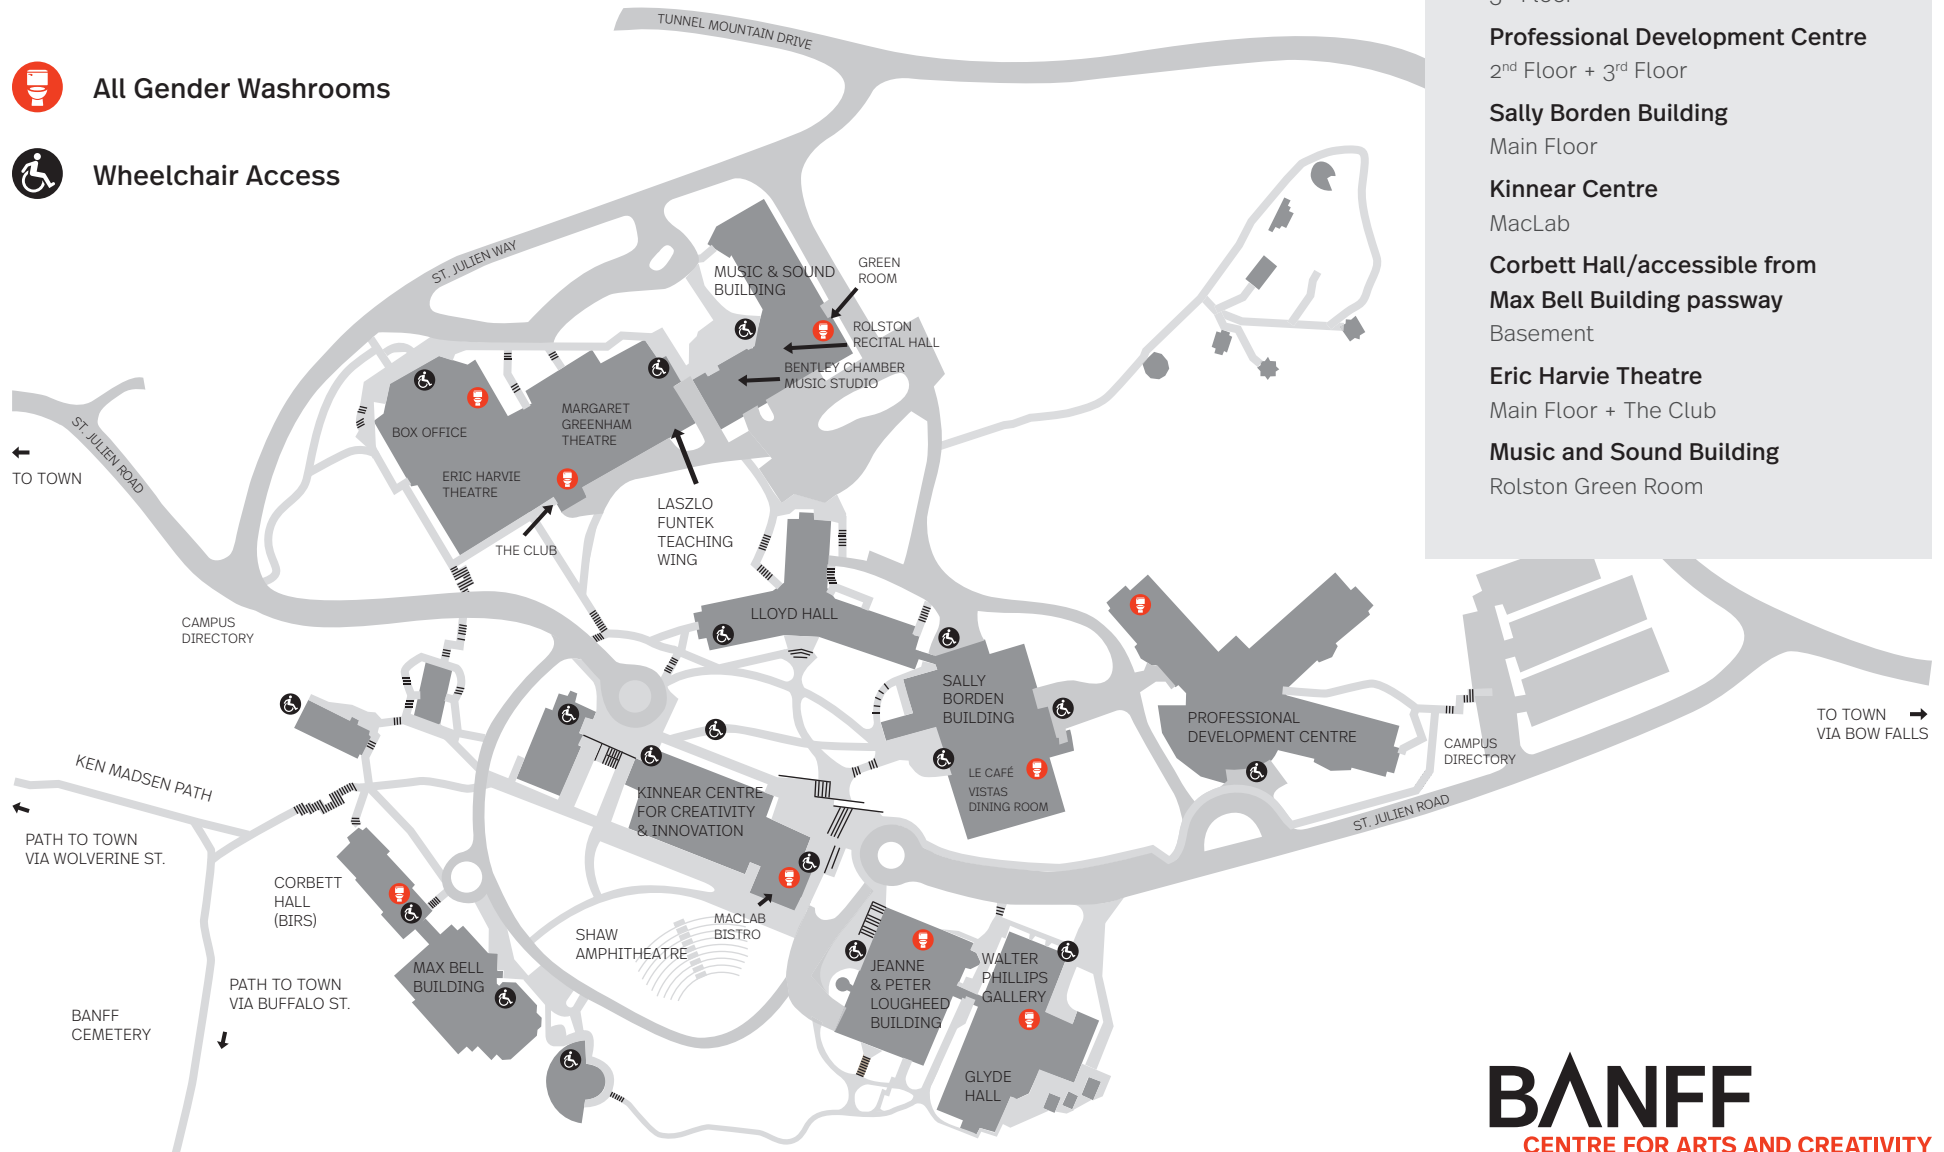

All Gender Washrooms

 All Gender Washrooms

 Wheelchair Access

Walter Phillips Gallery/Glyde Hall
Main Floor

Jeanne and Peter Lougheed
3rd Floor

Professional Development Centre
2nd Floor + 3rd Floor

Sally Borden Building
Main Floor

Kinnear Centre
MacLab

**Corbett Hall/accessible from
Max Bell Building passway**
Basement

Eric Harvie Theatre
Main Floor + The Club

Music and Sound Building
Rolston Green Room